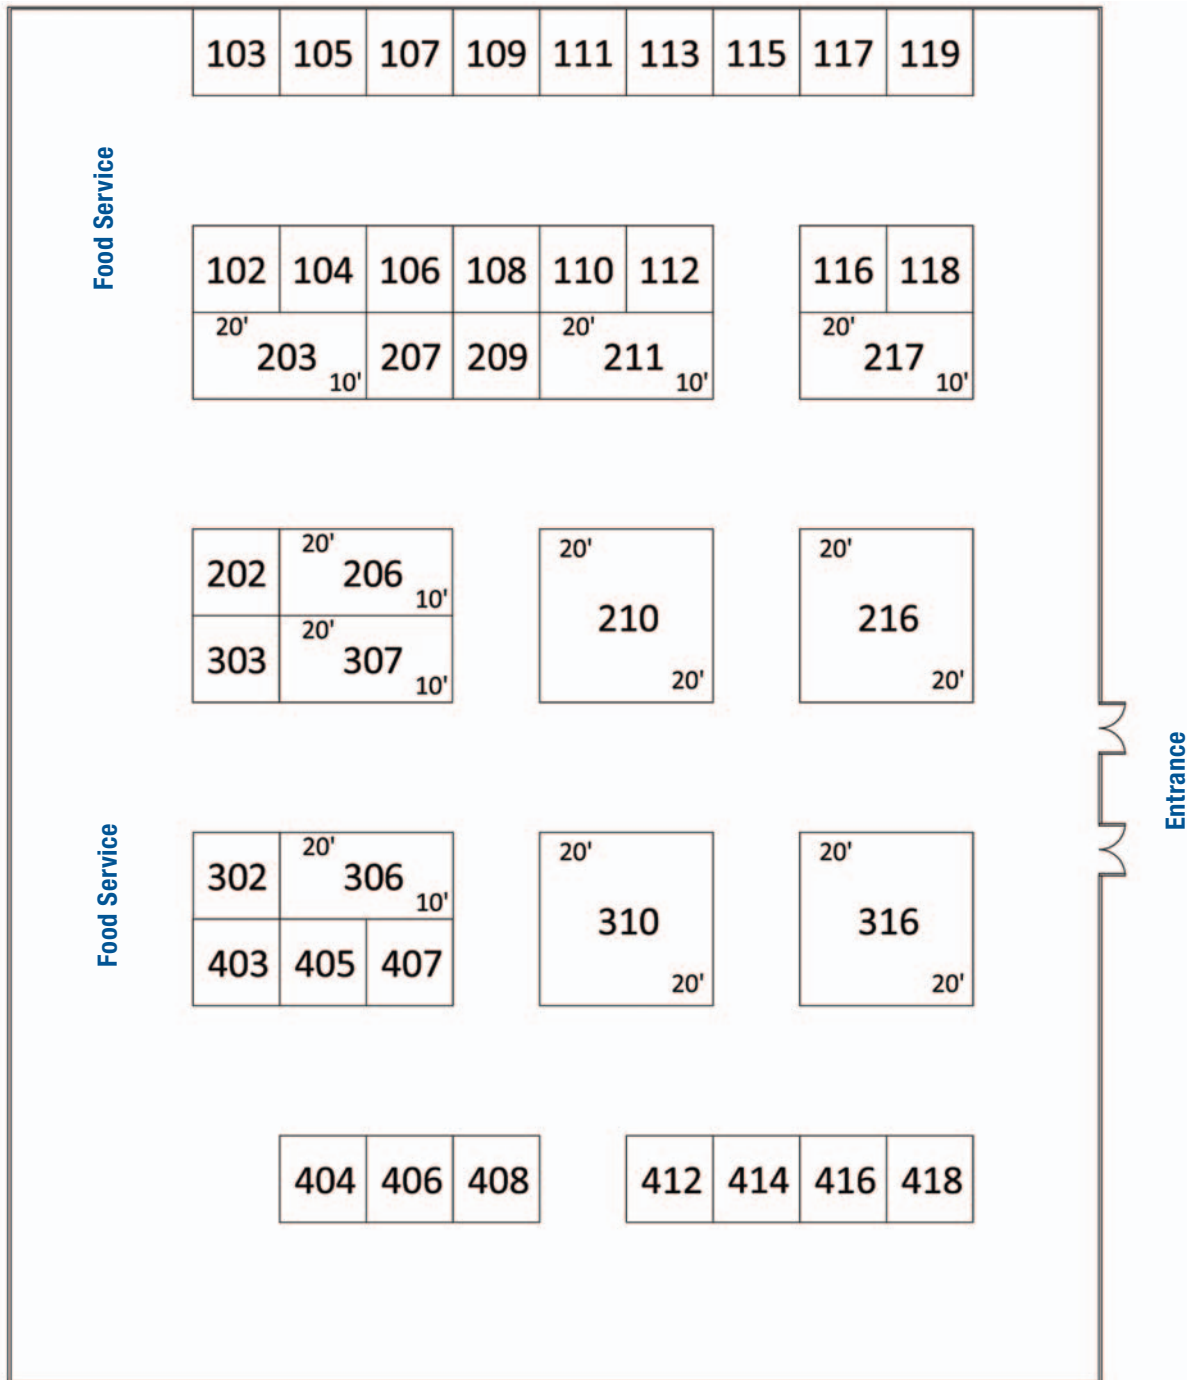

Exhibitor Floor Plan

J.W. Marriott Desert Ridge Resort & Spa • Grand Canyon Ballroom • Phoenix, AZ

Booths are 10' x 10' (Unless noted)

Exhibit Carpet Colors: Burgundy, Rust, Orange, and Gold

Booth Drape Colors: Burgundy and Black

Aisles - 15' W

Island Ceiling Ht. - 15'

10' x 10' Ceiling Ht. - 8'